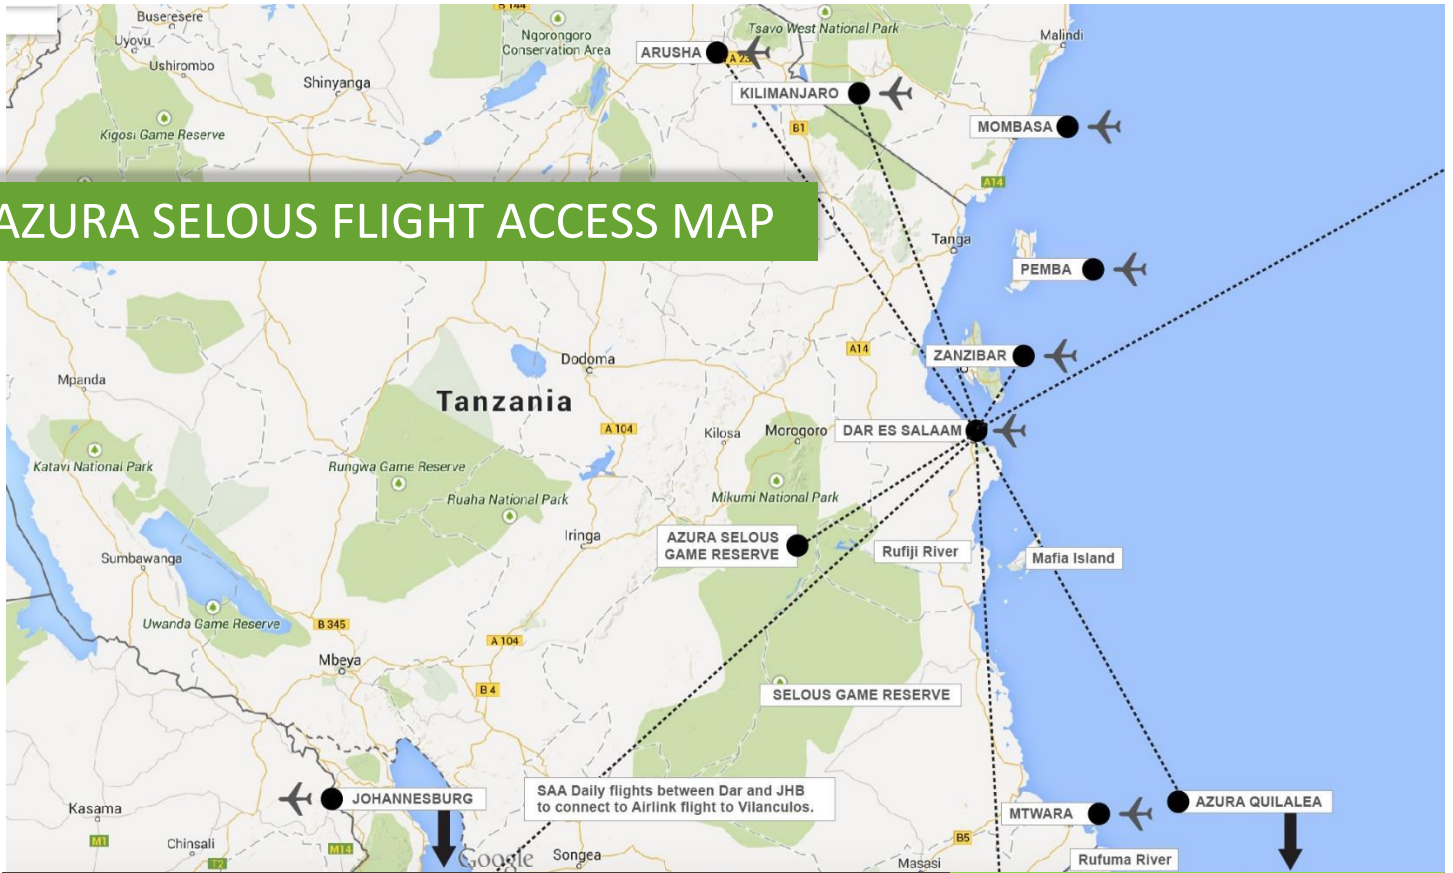

# AZURA

SELOUS GAME RESERVE, TANZANIA

Flight connections to and from Azura Selous, to Azura Quilalea, to and from Dar es Salaam (domestic and international), and Middle East connections

*\*\*Please note that these flight times are a guide and are subject to change by the airlines\*\**

## AZURA SELOUS FLIGHT ACCESS

### FLIGHT CONNECTIONS TO AND FROM AZURA SELOUS:

#### COASTAL AVIATION DAR ES SALAAM TO UPPER SELOUS

Coastal Aviation flies 3 X daily between Dar es Salaam and Upper Selous (Sumbazi landing strip). Guests can connect easily with flights to Zanzibar from Upper Selous which offers an excellent bush and beach combination.