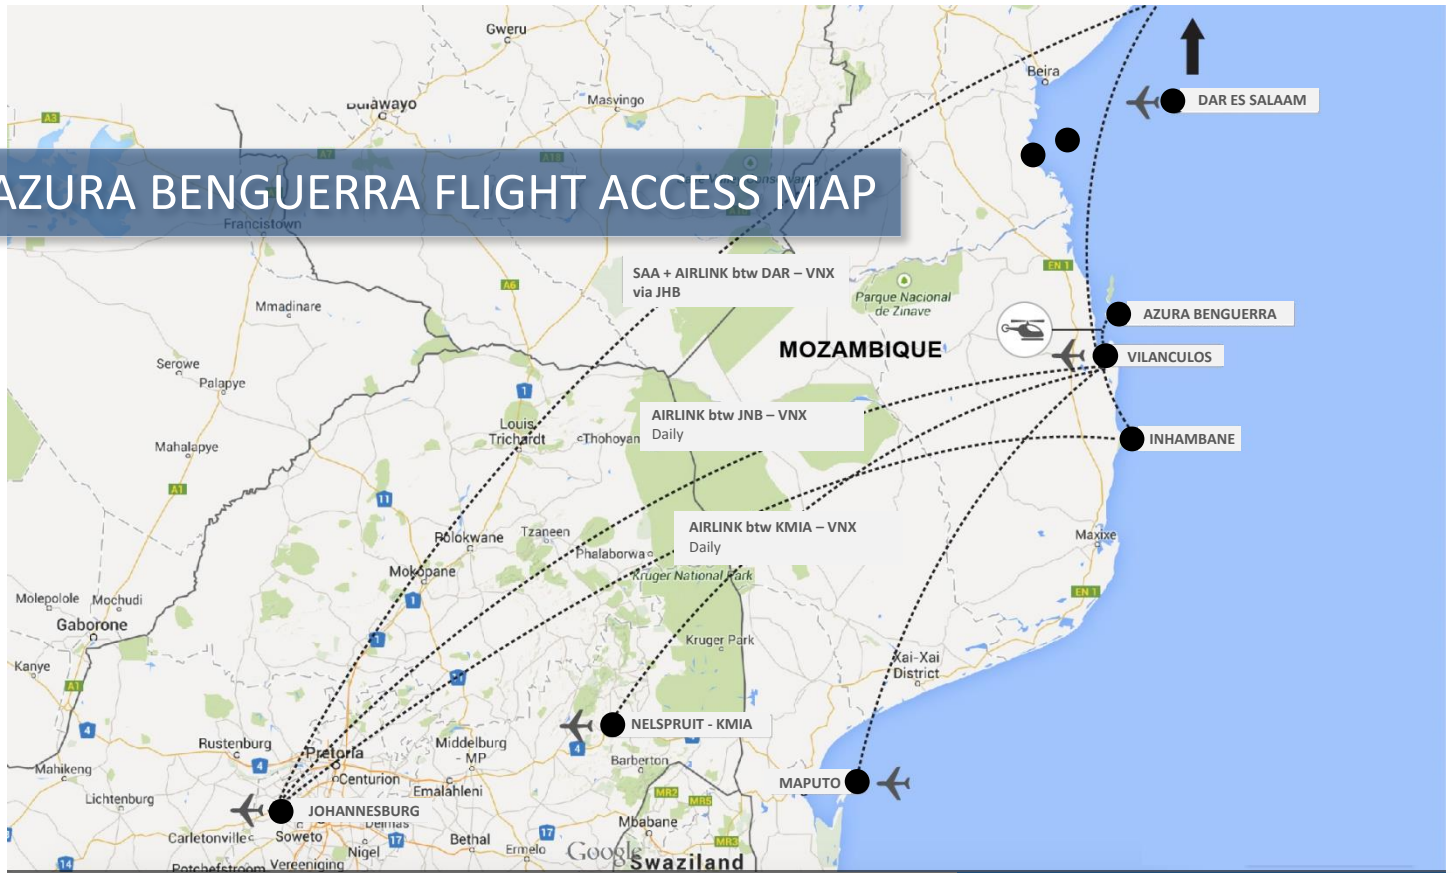

AZURA

at Gabriel's
BENGUERRA ISLAND, MOZAMBIQUE

AZURA BENGUERRA FLIGHT ACCESS MAP

Daily connections between JHB and Vilanculos
Daily flights from Kruger and Sabi Sands

AZURA
BOUTIQUE RETREATS

Please note that these flight times are a guide and are subject to change by the airlines

AZURA BENGUERRA FLIGHT ACCESS

HELICOPTER BETWEEN VILANCULOS AND AZURA BENGUERRA ISLAND

Azura Benguerra offers a scenic 10 minute helicopter flight from Vilanculos International Airport onto the helipad at Azura Benguerra Island. This is followed by a short walk to the reception.

All prices are online with SAA and Airlink

LAM- BETWEEN JOHANNESBURG AND VILANCULOS

ORIGIN	DESTINATION	FREQUENCY	DEPART	ARRIVE	FLIGHT NUMBER
JHB	Vilanculos	Via Maputo: Daily	08:40	13:15	TM 312/ TM 2120
		Via Inhambane: Mon, Wed, Fri, Sun	10:55	13:45	TM 2332
		Direct: Tues, Thurs, Sat	10:55	12:50	TM 332
Vilanculos	JHB	Via Maputo: Daily	13:35	18:30	TM 2122 / TM315
		Via Inhambane: Tues, Thurs, Sat	13:25	16:20	TM 332/ TM 2333
		Direct: Mon, Wed, Fri, Sun	14:25	16:20	TM 333

SAA + AIRLINK – BETWEEN DAR ES SALAAM TO VILANCULOS, VIA JHB

SAA flies daily from Dar es Salaam to Johannesburg, to connect to the Airlink flight to Vilanculos. An over-night in Dar es Salaam is necessary due to early departure of the SAA flight.